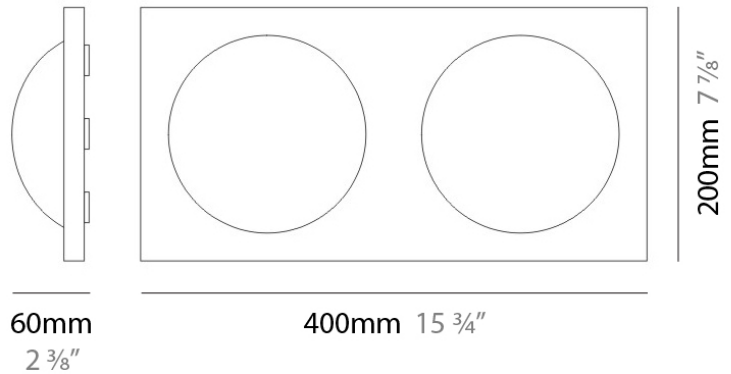

DOME SURFACE

D23031

GENERAL

Series: Dome
Division: Design
Mounting Type: Surface
Mounting Location: Wall
Subcategory: Ambient

PHYSICAL

Shape: Rectangle
Length (mm): 400
Length (in): 15 3/4
Height (mm): 200
Height (in): 7 7/8
Extension (mm): 60
Extension (in): 2 3/8
Light Distribution: Omnidirectional
Weight (kg): 3.2
Weight (lbs): 7
Diffuser: Satin White Glass
Fixture Finish: SST
Fixture Material: Glass / Aluminum

ELECTRICAL

Number of Lamps: 2
Lamp Type: LED Retrofit / Halogen
Bulb Included: Bulb Not Included
Total Output Wattage (W): 26 / 120
Max. Wattage Per Lamp (W): 13 / 60
Lamp Base: G9
Dimming: Non-Dimmable
Input Voltage (V): 120

LED

OPTICAL

RATINGS AND CERTIFICATIONS

Certified By: CSA Certified to UL and CSA Standards
IP rating: IP20